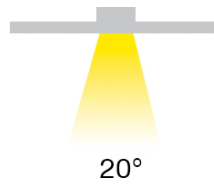

XAE LED

Recessed Spot

Product Data Sheet

Project:

Pos.:

• Country of Origin: EU

90mm

80mm

20°

This product is available in the following versions:

Order no.	Illuminant	Description
54-10112TD/B/C	LED 12W 230V Luminous Colour: 4000K, 960 Nlm CRI: Ra>80,	, beam angle: 20°, dimensions: IP20, warranty: ,
54-10112TD/B/W	LED 12W 230V Luminous Colour: 3000K, 960 Nlm CRI: Ra>80,	, beam angle: 20°, dimensions: IP20, warranty: ,
54-10112TD/W/C	LED 12W 230V Luminous Colour: 4000K, 960 Nlm CRI: Ra>80,	, beam angle: 20°, dimensions: IP20, warranty: ,
54-10112TD/W/W	LED 12W 230V Luminous Colour: 3000K, 960 Nlm CRI: Ra>80,	, beam angle: 20°, dimensions: IP20, warranty: ,