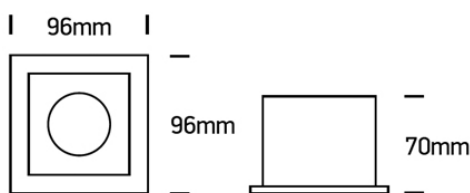

TURIN GU10

Recessed Spot

Product Data Sheet

Project:

Pos.:

- Housing made of metal
- DARKLIGHT
- Adjustable
- Incl. GU10 lamp holder, ideal for retrofit lamps
- Incl. connection cable L= 150mm
- Colours: white, black
- Cut out= 80x80mm, mounting depth=150mm
- Country of Origin: EU

54-51105TA/B

54-51105TA/G

This product is available in the following versions:

Order no.	Illuminant	Description
54-51105TA/B	1xmax. 50W GU10 230V	black, beam angle: direct, dimensions: 96 x 96mm, DA= 80x80mm,ET= 150mm IP20, warranty: 2 years
54-51105TA/G	1xmax. 50W GU10 230V	grey, beam angle: direct, dimensions: 96 x 96mm, DA= 80x80mm,ET= 150mm IP20, warranty: 2 years
54-51105TA/W	1xmax. 50W GU10 230V	white, beam angle: direct, dimensions: 96 x 96mm, DA= 80x80mm,ET= 150mm IP20, warranty: 2 years