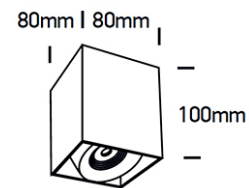

## Surfaced Light

### Product Data Sheet

Project:

Pos.:

• Country of Origin: EU

This product is available in the following versions:

Order no.	Illuminant	Description
54-12108XA/W/W	LED 8W 230V Luminous Colour: 3000K, 640 Nlm CRI: Ra>90,	, beam angle: 36°, dimensions: IP20, warranty: ,
54-12208XA/W/W	LED 2x8W 230V Luminous Colour: 3000K, 2x640 Nlm CRI: Ra>90,	, beam angle: 36°, dimensions: IP20, warranty: ,