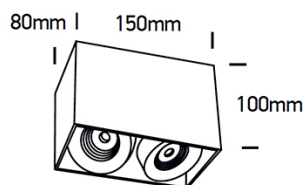

## Surfaced Light

### Product Data Sheet

Project:

Pos.:

• Country of Origin: EU

This product is available in the following versions:

Order no.	Illuminant	Description
54-12108XA/W/W	LED 8W 230V Luminous Colour: 3000K, 640 Nlm CRI: Ra>90,	, beam angle: 36°, dimensions: IP20, warranty: ,
54-12208XA/W/W	LED 2x8W 230V Luminous Colour: 3000K, 2x640 Nlm CRI: Ra>90,	, beam angle: 36°, dimensions: IP20, warranty: ,