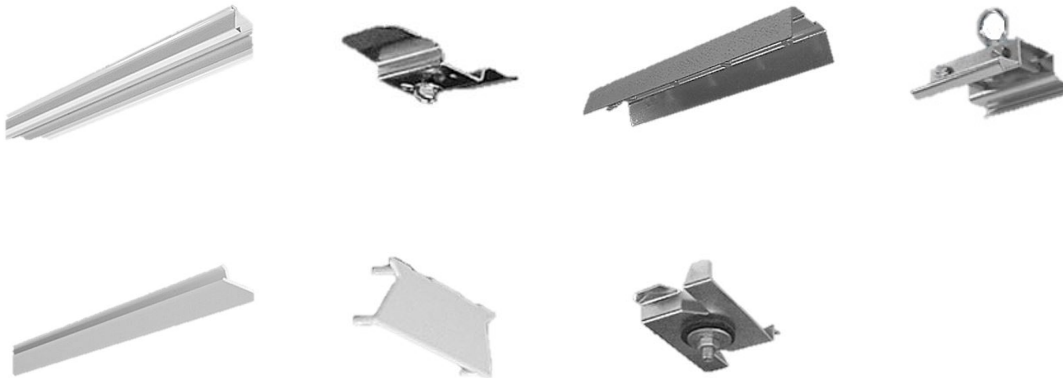

TRA unverdrahtet

Mounting Rail

Product Data Sheet

Project:

Pos.:

- Country of Origin: EU

This product requires accessory parts, plus there are also additional optional accessories available.

This product is available in the following versions:

Order no.	Description
• 20-3595 0004	
• 20-3595 0007	
• 20-3595 0008	
• 20-3595 0040	
• 20-3598 0022	, dimensions:
• 20-3598 0046	,
• 20-3609 5001	, dimensions:
• 40-029-005-079	

• SFH-TRAKETTE

dimensions:

Accessories for this product:

Order no.	Name	Category/Type	Description
R-SX 99-318-0	Seilabhangung M13x1	Suspension	

Errors excepted - measurements may change.

ELUX Lichtsysteme GmbH
A-1230 Wien, Deutschstrae 4