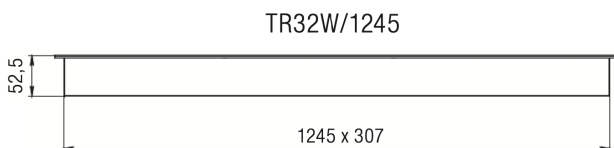

This product is available in the following versions:

Order no.	Illuminant	Description
• 85-TR32W/1245	LED 32W 230V Luminous Colour: 4000K, 3849 Nlm CRI: Ra>80,	, cover , beam angle: direct, dimensions: IP20, ,
• 85-TR32W/620	LED 32W 230V Luminous Colour: 4000K, 3668 Nlm CRI: Ra>80,	, cover , beam angle: direct, dimensions: IP20, ,

Accessories for this product:

Order no.	Name	Category/Type	Description
85-AC/PB	Zubehör zu TR LED	Other Accessory