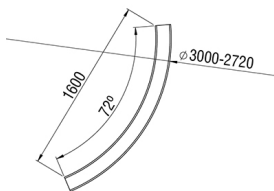

SYSTEM CYCLONE LED

Office Suspended Light

Product Data Sheet

Project:

Pos.:

- Aluminium body
- High efficient satin cover.
- System for modular, unlimited design options
- The parts can be easily connected
- CRI>80
- High efficiency up to 168lm / W
- Available in 4 different radius and 3 straight lengths
- Wire suspension kit, ceiling rose power cable and linear joint are to be ordered separately
- Colour temperature: warm white 3000K, cool white 4000K
- Colours: x= white (1), titanium (2), black (3)
- Option: DALI-dimmable, RAL colours
- Country of Origin: EU

Cyclone 6

This product is available in the following versions:

Order no.	Illuminant	Description
86-8241352x	LED 7W 230V Luminous Colour: 3000K, 1480 Blm CRI: Ra>80,	cover satine, CYCLONE 11 beam angle: direct, dimensions: 300 x 140mm, H= 120mm IP20, warranty: 5 years, incl. driver
86-8241353x	LED 7W 230V Luminous Colour: 4000K, 1480 Blm CRI: Ra>80,	cover satine, CYCLONE 11 beam angle: direct, dimensions: 300 x 140mm, H= 120mm IP20, warranty: 5 years, incl. driver