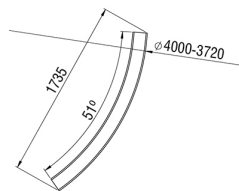

SYSTEM CYCLONE LED

Office Suspended Light

Product Data Sheet

Project:

Pos.:

- Aluminium body
- High efficient satin cover.
- System for modular, unlimited design options
- The parts can be easily connected
- CRI>80
- High efficiency up to 168lm / W
- Available in 4 different radius and 3 straight lengths
- Wire suspension kit, ceiling rose power cable and linear joint are to be ordered separately
- Colour temperature: warm white 3000K, cool white 4000K
- Colours: x= white (1), titanium (2), black (3)
- Option: DALI-dimmable, RAL colours
- Country of Origin: EU

Cyclone 7

This product is available in the following versions:

Order no.	Illuminant	Description
86-8241352x	LED 7W 230V Luminous Colour: 3000K, 1480 Blm CRI: Ra>80,	cover satine, CYCLONE 11 beam angle: direct, dimensions: 300 x 140mm, H= 120mm IP20, warranty: 5 years, incl. driver
86-8241353x	LED 7W 230V Luminous Colour: 4000K, 1480 Blm CRI: Ra>80,	cover satine, CYCLONE 11 beam angle: direct, dimensions: 300 x 140mm, H= 120mm IP20, warranty: 5 years, incl. driver