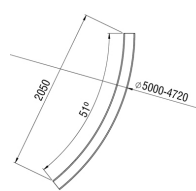

SYSTEM CYCLONE LED

Office Suspended Light

Product Data Sheet

Project:

Pos.:

- Aluminium body
- High efficient satin cover.
- System for modular, unlimited design options
- The parts can be easily connected
- CRI>80
- High efficiency up to 168lm / W
- Available in 4 different radius and 3 straight lengths
- Wire suspension kit, ceiling rose power cable and linear joint are to be ordered separately
- Colour temperature: warm white 3000K, cool white 4000K
- Colours: x= white (1), titanium (2), black (3)
- Option: DALI-dimmable, RAL colours
- Country of Origin: EU

Cyclone 8

This product is available in the following versions:

Order no.	Illuminant	Description
86-8241352x	LED 7W 230V Luminous Colour: 3000K, 1480 Blm CRI: Ra>80,	cover satine, CYCLONE 11 beam angle: direct, dimensions: 300 x 140mm, H= 120mm IP20, warranty: 5 years, incl. driver
86-8241353x	LED 7W 230V Luminous Colour: 4000K, 1480 Blm CRI: Ra>80,	cover satine, CYCLONE 11 beam angle: direct, dimensions: 300 x 140mm, H= 120mm IP20, warranty: 5 years, incl. driver