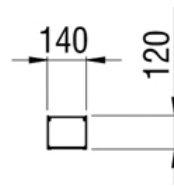

Cyclone 9/10/11

Cyclone 5