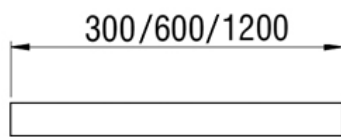

Cyclone 9/10/11