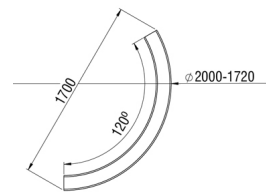

SYSTEM CYCLONE LED

Office Suspended Light

Product Data Sheet

Project:

Pos.:

- Aluminium body
- High efficient satin cover.
- System for modular, unlimited design options
- The parts can be easily connected
- CRI>80
- High efficiency up to 168lm / W
- Available in 4 different radius and 3 straight lengths
- Wire suspension kit, ceiling rose power cable and linear joint are to be ordered separately
- Colour temperature: warm white 3000K, cool white 4000K
- Colours: x= white (1), titanium (2), black (3)
- Option: DALI-dimmable, RAL colours
- Country of Origin: EU

Cyclone 5

This product is available in the following versions:

Order no.	Illuminant	Description
86-8241352x	LED 7W 230V Luminous Colour: 3000K, 1480 Blm CRI: Ra>80,	cover satine, CYCLONE 11 beam angle: direct, dimensions: 300 x 140mm, H= 120mm IP20, warranty: 5 years, incl. driver
86-8241353x	LED 7W 230V Luminous Colour: 4000K, 1480 Blm CRI: Ra>80,	cover satine, CYCLONE 11 beam angle: direct, dimensions: 300 x 140mm, H= 120mm IP20, warranty: 5 years, incl. driver