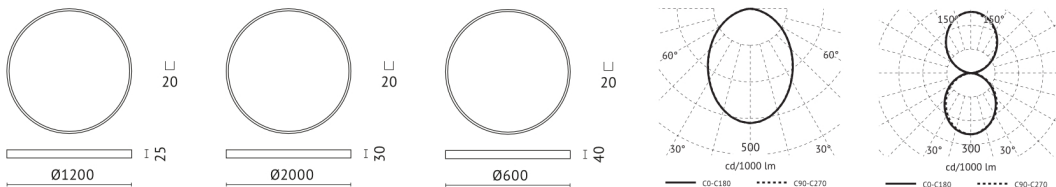

### Product Data Sheet

Project:

Pos.:

Country of Origin: EU

This product is available in the following versions:

Order no.	Illuminant	Description
51-SUDR-50SW1D	LED 57W 230V Luminous Colour: 2700K, 3344 Nlm CRI: Ra>80,	, beam angle: direct/indirect, dimensions: IP20, warranty: ,
51-SUDR-50SW4D	LED 57W 230V Luminous Colour: 2700K, 3344 Nlm CRI: Ra>80,	, beam angle: direct/indirect, dimensions: IP20, warranty: ,
51-SUDR-50WW1D	LED 57W 230V Luminous Colour: 3000K, 3484 Nlm CRI: Ra>80,	, beam angle: direct/indirect, dimensions: IP20, warranty: ,
51-SUDR-50WW4D	LED 57W 230V Luminous Colour: 3000K, 3484 Nlm CRI: Ra>80,	, beam angle: direct/indirect, dimensions: IP20, warranty: ,

51-SDR-72WW2D	LED 60W 230V Luminous Colour: 3000K, 1929 Nlm CRI: Ra>80,	, beam angle: direct, dimensions: IP20, warranty: ,
51-SUDR-92SW1D	LED 92W 230V Luminous Colour: 2700K, 5848 Nlm CRI: Ra>80,	, beam angle: direct/indirect, dimensions: IP20, warranty: ,
51-SUDR-92SW4D	LED 92W 230V Luminous Colour: 2700K, 5848 Nlm CRI: Ra>80,	, beam angle: direct/indirect, dimensions: IP20, warranty: ,
51-SUDR-92WW1D	LED 92W 230V Luminous Colour: 3000K, 6092 Nlm CRI: Ra>80,	, beam angle: direct/indirect, dimensions: IP20, warranty: ,
51-SUDR-92WW4D	LED 92W 230V Luminous Colour: 3000K, 6092 Nlm CRI: Ra>80,	, beam angle: direct/indirect, dimensions: IP20, warranty: ,
51-SDR-100WW2D	LED 95W 230V Luminous Colour: 3000K, 3054 Nlm CRI: Ra>80,	, beam angle: direct, dimensions: IP20, warranty: ,