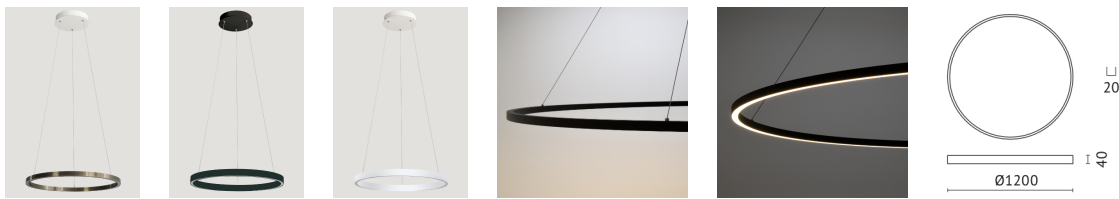

# SURROUND D + D/I LED

## Office Suspended Light

### Product Data Sheet

Project:

Pos.:

Country of Origin: EU

This product is available in the following versions:

Order no.	Illuminant	Description
51-SUDR-50SW1D	LED 57W 230V Luminous Colour: 2700K, 3344 Nlm CRI: Ra>80,	, beam angle: direct/indirect, dimensions: IP20, warranty: ,
51-SUDR-50SW4D	LED 57W 230V Luminous Colour: 2700K, 3344 Nlm CRI: Ra>80,	, beam angle: direct/indirect, dimensions: IP20, warranty: ,
51-SUDR-50WW1D	LED 57W 230V Luminous Colour: 3000K, 3484 Nlm CRI: Ra>80,	, beam angle: direct/indirect, dimensions: IP20, warranty: ,
51-SUDR-50WW4D	LED 57W 230V Luminous Colour: 3000K, 3484 Nlm CRI: Ra>80,	, beam angle: direct/indirect, dimensions: IP20, warranty: ,

51-SDR-72WW2D	LED 60W 230V Luminous Colour: 3000K, 1929 Nlm CRI: Ra>80,	, beam angle: direct, dimensions: IP20, warranty: ,
51-SUDR-92SW1D	LED 92W 230V Luminous Colour: 2700K, 5848 Nlm CRI: Ra>80,	, beam angle: direct/indirect, dimensions: IP20, warranty: ,
51-SUDR-92SW4D	LED 92W 230V Luminous Colour: 2700K, 5848 Nlm CRI: Ra>80,	, beam angle: direct/indirect, dimensions: IP20, warranty: ,
51-SUDR-92WW1D	LED 92W 230V Luminous Colour: 3000K, 6092 Nlm CRI: Ra>80,	, beam angle: direct/indirect, dimensions: IP20, warranty: ,
51-SUDR-92WW4D	LED 92W 230V Luminous Colour: 3000K, 6092 Nlm CRI: Ra>80,	, beam angle: direct/indirect, dimensions: IP20, warranty: ,
51-SDR-100WW2D	LED 95W 230V Luminous Colour: 3000K, 3054 Nlm CRI: Ra>80,	, beam angle: direct, dimensions: IP20, warranty: ,