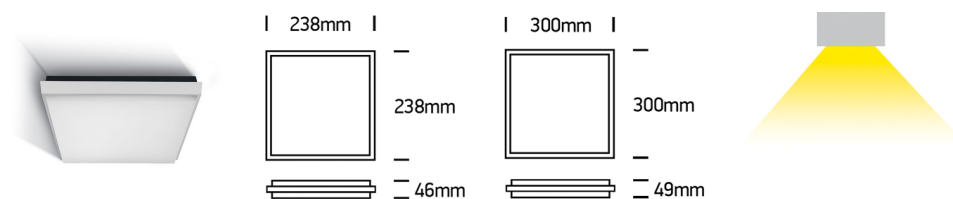

STIP M/L LED

Wall/Ceiling Lamp (with Protection)

Product Data Sheet

Project:

Pos.:

• Country of Origin: EU

This product is available in the following versions:

Order no.	Illuminant	Description
• 54-67362A/AN/W	LED 20W 230V Luminous Colour: 3000K, 1600 Nlm CRI: Ra>80,	, cover , dimensions: , 1.20kg IP54, warranty: ,
• 54-67362A/W/W	LED 20W 230V Luminous Colour: 3000K, 1600 Nlm CRI: Ra>80,	, cover , dimensions: , 1.20kg IP54, warranty: ,
• 54-67363A/AN/W	LED 30W 230V Luminous Colour: 3000K, 2500 Nlm CRI: Ra>80,	, cover , dimensions: , 1.73kg IP54, warranty: ,
• 54-67363A/W/W	LED 30W 230V Luminous Colour: 3000K, 2500 Nlm CRI: Ra>80,	, cover , dimensions: , 1.73kg IP54, warranty: ,