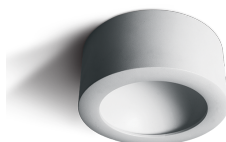

REFLEX S/M LED

Ceiling Lamp (Int.)

Product Data Sheet

Project:

Pos.:

- Housing made of die-cast aluminium
- Incl. 300mA driver
- DARKLIGHT
- SMD 2835, CRI>80
- Colour temperature: warm white 3000K
- Colour: white
- Country of Origin: EU

This product is available in the following versions:

Order no.	Illuminant	Description
54-12108FD/B/BS	LED 8W 230V Luminous Colour: 3000K, 400 Nlm CRI: Ra>80,	white, REFLEX S dimensions: Ø= 107mm, H= 64mm IP20, warranty: 2 years, incl. driver
54-12108FD/W/W	LED 8W 230V Luminous Colour: 3000K, 560 Nlm CRI: Ra>80,	white, REFLEX S dimensions: Ø= 107mm, H= 64mm IP20, warranty: 2 years, incl. driver
54-12116FD/B/BS	LED 16W 230V Luminous Colour: 3000K, 800 Nlm CRI: Ra>80,	white, REFLEX M dimensions: Ø= 175mm, H= 80mm IP20, warranty: 2 years, incl. driver
54-12116FD/W/W	LED 16W 230V Luminous Colour: 3000K, 1100 Nlm CRI: Ra>80,	white, REFLEX M dimensions: Ø= 175mm, H= 80mm IP20, warranty: 2 years, incl. driver