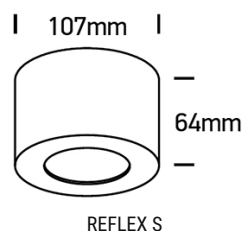

REFLEX S/M LED

Ceiling Lamp (Int.)

Product Data Sheet

Project:

Pos.:

- Housing made of die-cast aluminium
- Incl. 300mA driver
- DARKLIGHT
- SMD 2835, CRI>80
- Colour temperature: warm white 3000K
- Colour: white
- Country of Origin: EU

This product is available in the following versions:

Order no.	Illuminant	Description
54-12108FD/B/BS	LED 8W 230V Luminous Colour: 3000K, 400 Nlm CRI: Ra>80,	white, REFLEX S dimensions: Ø= 107mm, H= 64mm IP20, warranty: 2 years, incl. driver
54-12108FD/W/W	LED 8W 230V Luminous Colour: 3000K, 560 Nlm CRI: Ra>80,	white, REFLEX S dimensions: Ø= 107mm, H= 64mm IP20, warranty: 2 years, incl. driver
54-12116FD/B/BS	LED 16W 230V Luminous Colour: 3000K, 800 Nlm CRI: Ra>80,	white, REFLEX M dimensions: Ø= 175mm, H= 80mm IP20, warranty: 2 years, incl. driver
54-12116FD/W/W	LED 16W 230V Luminous Colour: 3000K, 1100 Nlm CRI: Ra>80,	white, REFLEX M dimensions: Ø= 175mm, H= 80mm IP20, warranty: 2 years, incl. driver