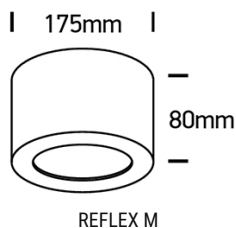

REFLEX S/M LED

Ceiling Lamp (Int.)

Product Data Sheet

Project:

Pos.:

- Housing made of die-cast aluminium
- Incl. 300mA driver
- DARKLIGHT
- SMD 2835, CRI>80
- Colour temperature: warm white 3000K
- Colour: white
- Country of Origin: EU

This product is available in the following versions:

Order no.	Illuminant	Description
54-12108FD/B/BS	LED 8W 230V Luminous Colour: 3000K, 400 Nlm CRI: Ra>80,	white, REFLEX S dimensions: Ø= 107mm, H= 64mm IP20, warranty: 2 years, incl. driver
54-12108FD/W/W	LED 8W 230V Luminous Colour: 3000K, 560 Nlm CRI: Ra>80,	white, REFLEX S dimensions: Ø= 107mm, H= 64mm IP20, warranty: 2 years, incl. driver
54-12116FD/B/BS	LED 16W 230V Luminous Colour: 3000K, 800 Nlm CRI: Ra>80,	white, REFLEX M dimensions: Ø= 175mm, H= 80mm IP20, warranty: 2 years, incl. driver
54-12116FD/W/W	LED 16W 230V Luminous Colour: 3000K, 1100 Nlm CRI: Ra>80,	white, REFLEX M dimensions: Ø= 175mm, H= 80mm IP20, warranty: 2 years, incl. driver