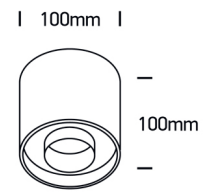

RAMO M/L LED

Ceiling Lamp (Int.)

Product Data Sheet

Project:

Pos.:

• Country of Origin: EU

This product is available in the following versions:

Order no.	Illuminant	Description
54-12108D/B/W	LED 8W 230V Luminous Colour: 3000K, 560 Nlm CRI: Ra>97,	, beam angle: 24°, dimensions: IP20, warranty: ,
54-12108D/W/W	LED 8W 230V Luminous Colour: 3000K, 560 Nlm CRI: Ra>97,	, beam angle: 24°, dimensions: IP20, warranty: ,
54-12122D/B/W	LED 22W 230V Luminous Colour: 3000K, 1540 Nlm CRI: Ra>97,	, beam angle: 24°, dimensions: IP20, warranty: ,
54-12122D/W/W	LED 22W 230V Luminous Colour: 3000K, 1540 Nlm CRI: Ra>97,	, beam angle: 24°, dimensions: IP20, warranty: ,