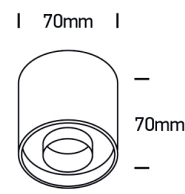

RAMO M/L LED

Ceiling Lamp (Int.)

Product Data Sheet

Project:

Pos.:

• Country of Origin: EU

This product is available in the following versions:

Order no.	Illuminant	Description
54-12108D/B/W	LED 8W 230V Luminous Colour: 3000K, 560 Nlm CRI: Ra>97,	, beam angle: 24°, dimensions: IP20, warranty: ,
54-12108D/W/W	LED 8W 230V Luminous Colour: 3000K, 560 Nlm CRI: Ra>97,	, beam angle: 24°, dimensions: IP20, warranty: ,
54-12122D/B/W	LED 22W 230V Luminous Colour: 3000K, 1540 Nlm CRI: Ra>97,	, beam angle: 24°, dimensions: IP20, warranty: ,
54-12122D/W/W	LED 22W 230V Luminous Colour: 3000K, 1540 Nlm CRI: Ra>97,	, beam angle: 24°, dimensions: IP20, warranty: ,