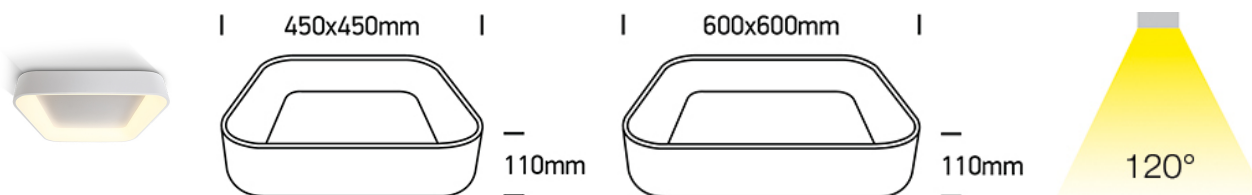

QUASY M/L LED

Wall/Ceiling Lamp (Int.)

Product Data Sheet

Project:

Pos.:

- Material:
- Country of Origin: EU

This product is available in the following versions:

Order no.	Illuminant	Description
54-62132NA/B/W	LED 38W 230V Luminous Colour: 3000K, 2280 Nlm CRI: Ra>80,	, cover , beam angle: 120°, dimensions: IP20, warranty: ,
54-62132NA/W/W	LED 38W 230V Luminous Colour: 3000K, 2280 Nlm CRI: Ra>80,	, cover , beam angle: 120°, dimensions: IP20, warranty: ,
54-62142NA/B/W	LED 50W 230V Luminous Colour: 3000K, 3000 Nlm CRI: Ra>80,	, cover , beam angle: 120°, dimensions: IP20, warranty: ,
54-62142NA/W/W	LED 50W 230V Luminous Colour: 3000K, 3000 Nlm CRI: Ra>80,	, cover , beam angle: 120°, dimensions: IP20, warranty: ,