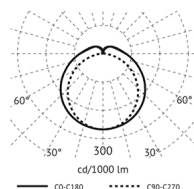

PROFLED

Proof Lamp

Product Data Sheet

Project:

Pos.:

• Country of Origin: EU

This product is available in the following versions:

Order no.	Illuminant	Description
• 20-6873 0300	LED 40W 230V Luminous Colour: 4000K, 4700 Nlm CRI: Ra>80,	, dimensions: IP66, warranty: ,
• 20-6873 0325	LED 40W 230V Luminous Colour: 4000K, 4700 Nlm CRI: Ra>80,	, dimensions: IP66, warranty: ,
• 20-6874 0300	LED 49W 230V Luminous Colour: 4000K, 4700 Nlm CRI: Ra>80,	, dimensions: IP66, warranty: ,
• 20-6874 0325	LED 49W 230V Luminous Colour: 4000K, 4700 Nlm CRI: Ra>80,	, dimensions: IP66, warranty: ,

Errors excepted - measurements may change.