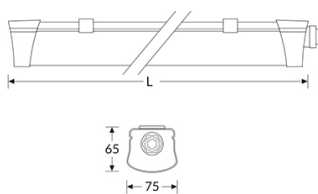

PROFLED

Proof Lamp

Product Data Sheet

Project:

Pos.:

• Country of Origin: EU

This product is available in the following versions:

Order no.	Illuminant	Description
• 20-6873 0300	LED 40W 230V Luminous Colour: 4000K, 4700 Nlm CRI: Ra>80,	, dimensions: IP66, warranty: ,
• 20-6873 0325	LED 40W 230V Luminous Colour: 4000K, 4700 Nlm CRI: Ra>80,	, dimensions: IP66, warranty: ,
• 20-6874 0300	LED 49W 230V Luminous Colour: 4000K, 4700 Nlm CRI: Ra>80,	, dimensions: IP66, warranty: ,
• 20-6874 0325	LED 49W 230V Luminous Colour: 4000K, 4700 Nlm CRI: Ra>80,	, dimensions: IP66, warranty: ,

Errors excepted - measurements may change.