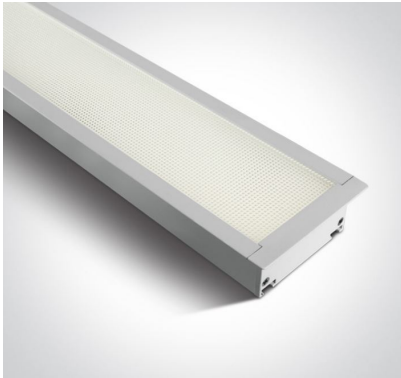

PAMIRO LED

Recessed Light

Product Data Sheet

Project:

Pos.:

- Country of Origin: EU

This product is available in the following versions:

Order no.	Illuminant	Description
54-38150AR/W/C	LED 40W 230V Luminous Colour: 4000K, 3600 Nlm CRI: Ra>80,	, cover , beam angle: 120°, dimensions: IP20, warranty: ,
54-38150AR/W/W	LED 40W 230V Luminous Colour: 3000K, 3600 Nlm CRI: Ra>80,	, cover , beam angle: 120°, dimensions: IP20, warranty: ,