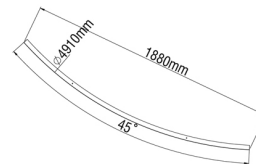

PART 8 OUT

This product is available in the following versions:

Order no.	Illuminant	Description
86-820013221	LED 54W 24V DC Luminous Colour: 3000K,	, cover Polycarbonate satine, MORFI Big Part 6 IN (Ø3030mm) beam angle: direct / indirect, dimensions: 72°, L= 1780mm IP20, warranty: 5 years, excl. driver