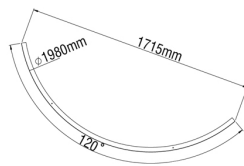

MORFI Big Part LED

Office Suspended Light

Product Data Sheet

Project:

Pos.:

- Aluminium body
- High efficient satin cover
- System for modular, unlimited design options
- The parts can be easily connected
- CRI>80
- Efficiency: 133lm / W at 3000K, 140lm / W at 4000K
- Incl. transparent cable L= 2500mm, 2x0,75mm²
- Wire suspension kit, ceiling rose and driver are to be ordered separately
- Colour temperature: x= warm white 3000K (2), cool white 4000K (3)
- Colours: y= white (1), titanium (2), black (3)
- Option: RAL colours at 10% additional charge
- Country of Origin: EU

Note: This product requires additional accessory parts.

PART 5 OUT

This product is available in the following versions:

Order no.	Illuminant	Description
86-820013221	LED 54W 24V DC Luminous Colour: 3000K,	, cover Polycarbonate satine, MORFI Big Part 6 IN (Ø3030mm) beam angle: direct / indirect, dimensions: 72°, L= 1780mm IP20, warranty: 5 years, excl. driver