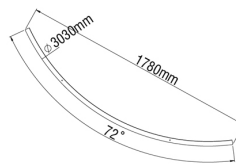

MORFI Big Part LED

Office Suspended Light

Product Data Sheet

Project:

Pos.:

- Aluminium body
- High efficient satin cover
- System for modular, unlimited design options
- The parts can be easily connected
- CRI>80
- Efficiency: 133lm / W at 3000K, 140lm / W at 4000K
- Incl. transparent cable L= 2500mm, 2x0,75mm²
- Wire suspension kit, ceiling rose and driver are to be ordered separately
- Colour temperature: x= warm white 3000K (2), cool white 4000K (3)
- Colours: y= white (1), titanium (2), black (3)
- Option: RAL colours at 10% additional charge
- Country of Origin: EU

Note: This product requires additional accessory parts.

PART 6 IN

This product is available in the following versions:

Order no.	Illuminant	Description
86-820013221	LED 54W 24V DC Luminous Colour: 3000K,	, cover Polycarbonate satine, MORFI Big Part 6 IN (Ø3030mm) beam angle: direct / indirect, dimensions: 72°, L= 1780mm IP20, warranty: 5 years, excl. driver