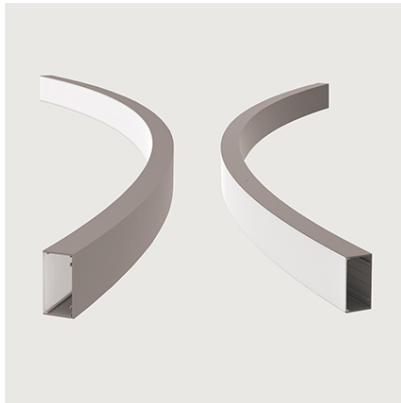

MORFI Big Part LED

Office Suspended Light

Product Data Sheet

Project:

Pos.:

- Aluminium body
- High efficient satin cover
- System for modular, unlimited design options
- The parts can be easily connected
- CRI>80
- Efficiency: 133lm / W at 3000K, 140lm / W at 4000K
- Incl. transparent cable L= 2500mm, 2x0,75mm²
- Wire suspension kit, ceiling rose and driver are to be ordered separately
- Colour temperature: x= warm white 3000K (2), cool white 4000K (3)
- Colours: y= white (1), titanium (2), black (3)
- Option: RAL colours at 10% additional charge
- Country of Origin: EU

PART 8 OUT

This product is available in the following versions:

Order no.	Illuminant	Description
86-820013221	LED 54W 24V DC Luminous Colour: 3000K,	, cover Polycarbonate satine, MORFI Big Part 6 IN (Ø3030mm) beam angle: direct / indirect, dimensions: 72°, L= 1780mm IP20, warranty: 5 years, excl. driver