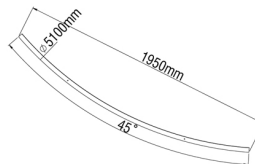

PART 8 OUT

This product is available in the following versions:

Order no.	Illuminant	Description
86-820013221	LED 54W 24V DC Luminous Colour: 3000K,	, cover Polycarbonate satine, MORFI Big Part 6 IN (Ø3030mm) beam angle: direct / indirect, dimensions: 72°, L= 1780mm IP20, warranty: 5 years, excl. driver