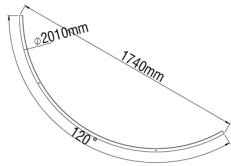

- Aluminium body
- High efficient satin cover
- System for modular, unlimited design options
- The parts can be easily connected
- CRI>80
- Efficiency: 133lm / W at 3000K, 140lm / W at 4000K
- Incl. transparent cable L= 2500mm, 2x0,75mm²
- Wire suspension kit, ceiling rose and driver are to be ordered separately
- Colour temperature: x= warm white 3000K (2), cool white 4000K (3)
- Colours: y= white (1), titanium (2), black (3)
- Option: RAL colours at 10% additional charge
- Country of Origin: EU

Note: This product requires additional accessory parts.

PART 5 IN