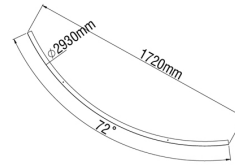

MORFI Big Part LED

Office Suspended Light

Product Data Sheet

Project:

Pos.:

- Aluminium body
- High efficient satin cover
- System for modular, unlimited design options
- The parts can be easily connected
- CRI>80
- Efficiency: 133lm / W at 3000K, 140lm / W at 4000K
- Incl. transparent cable L= 2500mm, 2x0,75mm²
- Wire suspension kit, ceiling rose and driver are to be ordered separately
- Colour temperature: x= warm white 3000K (2), cool white 4000K (3)
- Colours: y= white (1), titanium (2), black (3)
- Option: RAL colours at 10% additional charge
- Country of Origin: EU

Note: This product requires additional accessory parts.

PART 6 OUT

This product is available in the following versions:

Order no.	Illuminant	Description
86-820013221	LED 54W 24V DC Luminous Colour: 3000K,	, cover Polycarbonate satine, MORFI Big Part 6 IN (Ø3030mm) beam angle: direct / indirect, dimensions: 72°, L= 1780mm IP20, warranty: 5 years, excl. driver