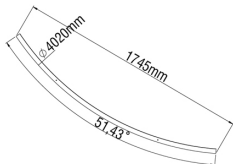

MORFI Big Part LED

Office Suspended Light

Product Data Sheet

Project:

Pos.:

- Aluminium body
- High efficient satin cover
- System for modular, unlimited design options
- The parts can be easily connected
- CRI>80
- Efficiency: 133lm / W at 3000K, 140lm / W at 4000K
- Incl. transparent cable L= 2500mm, 2x0,75mm²
- Wire suspension kit, ceiling rose and driver are to be ordered separately
- Colour temperature: x= warm white 3000K (2), cool white 4000K (3)
- Colours: y= white (1), titanium (2), black (3)
- Option: RAL colours at 10% additional charge
- Country of Origin: EU

Note: This product requires additional accessory parts.

PART 7 IN

This product is available in the following versions:

Order no.	Illuminant	Description
86-820013221	LED 54W 24V DC Luminous Colour: 3000K,	, cover Polycarbonate satine, MORFI Big Part 6 IN (Ø3030mm) beam angle: direct / indirect, dimensions: 72°, L= 1780mm IP20, warranty: 5 years, excl. driver