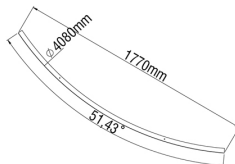

MORFI Big Part LED

Office Suspended Light

Product Data Sheet

Project:

Pos.:

- Aluminium body
- High efficient satin cover
- System for modular, unlimited design options
- The parts can be easily connected
- CRI>80
- Efficiency: 133lm / W at 3000K, 140lm / W at 4000K
- Incl. transparent cable L= 2500mm, 2x0,75mm²
- Wire suspension kit, ceiling rose and driver are to be ordered separately
- Colour temperature: x= warm white 3000K (2), cool white 4000K (3)
- Colours: y= white (1), titanium (2), black (3)
- Option: RAL colours at 10% additional charge
- Country of Origin: EU

Note: This product requires additional accessory parts.

PART 7 OUT

This product is available in the following versions:

Order no.	Illuminant	Description
86-820013221	LED 54W 24V DC Luminous Colour: 3000K,	, cover Polycarbonate satine, MORFI Big Part 6 IN (Ø3030mm) beam angle: direct / indirect, dimensions: 72°, L= 1780mm IP20, warranty: 5 years, excl. driver