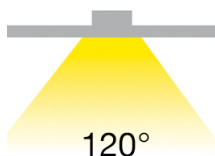

LOGO 2 LED

Downlight

Product Data Sheet

Project:

Pos.:

- Country of Origin: EU

This product is available in the following versions:

Order no.	Illuminant	Description
54-10130FA/G/C	LED 30W 230V Luminous Colour: 4000K, 2100 Nlm CRI: Ra>80,	, cover , beam angle: 120°, dimensions: IP40, warranty: ,
• 54-10130FA/W/C	LED 30W 230V Luminous Colour: 4000K, 2100 Nlm CRI: Ra>80,	, cover , beam angle: 120°, dimensions: IP40, warranty: ,
• 54-10130FA/W/W	LED 30W 230V Luminous Colour: 3000K, 1800 Nlm CRI: Ra>80,	, cover , beam angle: 120°, dimensions: IP40, warranty: ,