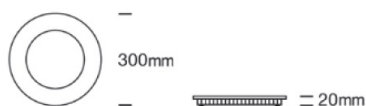

LOGO 2 LED

Downlight

Product Data Sheet

Project:

Pos.:

- Country of Origin: EU

This product is available in the following versions:

Order no.	Illuminant	Description
54-10130FA/G/C	LED 30W 230V Luminous Colour: 4000K, 2100 Nlm CRI: Ra>80,	, cover , beam angle: 120°, dimensions: IP40, warranty: ,
• 54-10130FA/W/C	LED 30W 230V Luminous Colour: 4000K, 2100 Nlm CRI: Ra>80,	, cover , beam angle: 120°, dimensions: IP40, warranty: ,
• 54-10130FA/W/W	LED 30W 230V Luminous Colour: 3000K, 1800 Nlm CRI: Ra>80,	, cover , beam angle: 120°, dimensions: IP40, warranty: ,