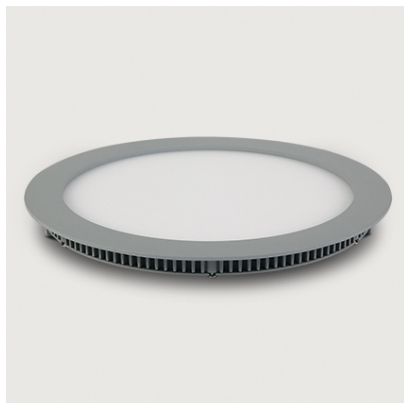

LOGO 2 LED

Downlight

Product Data Sheet

Project:

Pos.:

- Country of Origin: EU

This product is available in the following versions:

Order no.	Illuminant	Description
54-10130FA/G/C	LED 30W 230V Luminous Colour: 4000K, 2100 Nlm CRI: Ra>80,	, cover , beam angle: 120°, dimensions: IP40, warranty: ,
• 54-10130FA/W/C	LED 30W 230V Luminous Colour: 4000K, 2100 Nlm CRI: Ra>80,	, cover , beam angle: 120°, dimensions: IP40, warranty: ,
• 54-10130FA/W/W	LED 30W 230V Luminous Colour: 3000K, 1800 Nlm CRI: Ra>80,	, cover , beam angle: 120°, dimensions: IP40, warranty: ,

Accessories for this product:

Order no.	Name	Category/Type	Description
54-89005/EME	Universal Not-kit LED	Emergency Lamp	

Errors excepted - measurements may change.