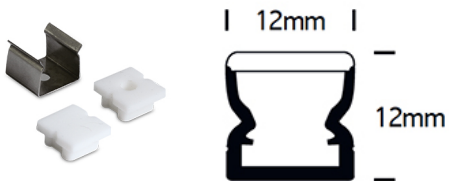

LED Profil 7918 Outdoor

LED Stripe / Profile

Product Data Sheet

Project:

Pos.:

• Country of Origin: EU

This product is available in the following versions:

Order no.	Illuminant	Description
54-7918/W	LED Profil	, cover , dimensions: IP68,