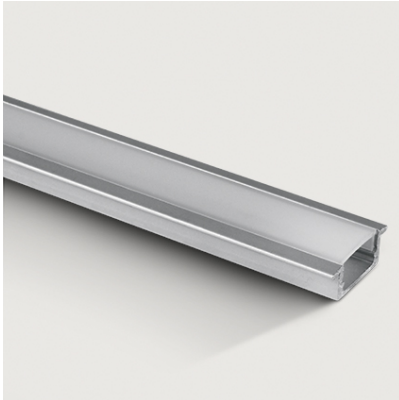

LED PROFIL 7902

LED Stripe / Profile

Product Data Sheet

Project:

Pos.:

- aluminium LED profile surface mounting
- opal polycarbonate diffuser
- inc.l. diffuser + 2pcs end caps + 6pcs fixing clips
- suitable for 7820 and 7821 LED Strips
- colours: black, white, aluminium
- Country of Origin: EU

This product is available in the following versions:

Order no.	Illuminant	Description
• 54-7902/AL	LED	aluminium, cover , dimensions: IP20,
• 54-7902/B	LED	black, cover , dimensions: IP20,
• 54-7902/W	LED	white, cover , dimensions: IP20,