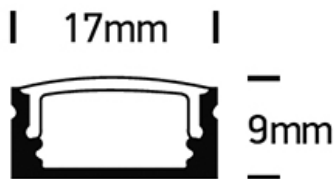

LED PROFIL 7902

LED Stripe / Profile

Product Data Sheet

Project:

Pos.:

- aluminium LED profile surface mounting
- opal polycarbonate diffuser
- inc.l. diffuser + 2pcs end caps + 6pcs fixing clips
- suitable for 7820 and 7821 LED Strips
- colours: black, white, aluminium
- Country of Origin: EU

This product is available in the following versions:

Order no.	Illuminant	Description
• 54-7902/AL	LED	aluminium, cover , dimensions: IP20,
• 54-7902/B	LED	black, cover , dimensions: IP20,
• 54-7902/W	LED	white, cover , dimensions: IP20,