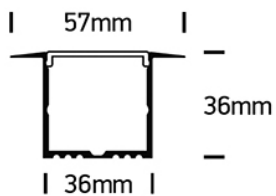

LED Einbauprofil 7910

LED Stripe / Profile

Product Data Sheet

Project:

Pos.:

• Country of Origin: EU

This product is available in the following versions:

Order no.	Illuminant	Description
54-7910R/B/B	LED Profil	, cover , dimensions: warranty: