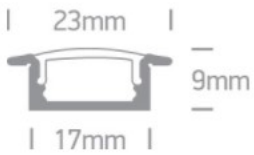

# LED Einbauprofil 7902

LED Stripe / Profile

Product Data Sheet

Project:

Pos.:

• Country of Origin: EU

This product is available in the following versions:

Order no.	Illuminant	Description
54-7902R/B/B	LED Profil	, cover , dimensions: warranty: