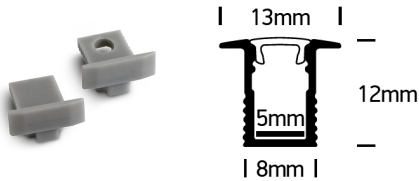

LED Einbau-Profil 7901R

LED Stripe / Profile

Product Data Sheet

Project:

Pos.:

- LED profile recessed mounting, anodized
- opal polycarbonat diffuser
- incl. diffuser + 2pcs end cups
- suitable for LED Strip 7823, 7833 and LED Strip 5mm
- Country of Origin: EU

This product is available in the following versions:

Order no.	Illuminant	Description
54-7901R/AL	LED Profil	, cover , dimensions: IP20, warranty:

Errors excepted - measurements may change.

ELUX Lichtsysteme GmbH
 A-1230 Wien, Deutschstraße 4