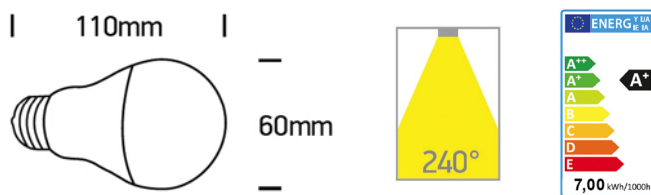

LED CLASSIC 7W E27 2700K 240°

LED Lamp 230V E27

Product Data Sheet

• Country of Origin: EU

This product is available in the following versions:

Order no.	Illuminant	Description
• 54-9G07B/EW/E	LED 7W E27 230V Luminous Colour: 2700K, 480 Nlm CRI: Ra>80,	cover , dimensions: warranty: