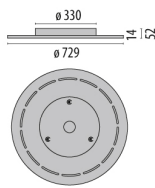

LECCE XL LP/HP LED

Ceiling Lamp (Int.)

Product Data Sheet

Project:

Pos.:

• Country of Origin: EU

This product is available in the following versions:

Order no.	Illuminant	Description
50-8777661483310	LED 44W 230V Luminous Colour: 3000K, 4980 Nlm CRI: Ra>80, MacAdam: 3	, cover , beam angle: 2x49°, dimensions: IP20, warranty: ,
50-8777661483410	LED 44W 230V Luminous Colour: 4000K, 5130 Nlm CRI: Ra>80, MacAdam: 3	, cover , beam angle: 2x49°, dimensions: IP20, warranty: ,
50-8777691483310	LED 44W 230V Luminous Colour: 3000K, 5190 Nlm CRI: Ra>80, MacAdam: 3	, cover , beam angle: 2x56°, dimensions: IP20, warranty: ,
50-8777691483410	LED 44W 230V Luminous Colour: 4000K, 5370 Nlm CRI: Ra>80, MacAdam: 3	, cover , beam angle: 2x56°, dimensions: IP20, warranty: ,
50-8777661763310	LED 68W 230V Luminous Colour: 3000K, 7170 Nlm CRI: Ra>80, MacAdam: 3	, cover , beam angle: 2x49°, dimensions: IP20, warranty: ,
50-8777661763410	LED 68W 230V Luminous Colour: 4000K, 7390 Nlm CRI: Ra>80, MacAdam: 3	, cover , beam angle: 2x49°, dimensions: IP20, warranty: ,

50-8777691763310

LED 68W 230V
Luminous Colour: 3000K, 7550 Nlm
CRI: Ra>80, MacAdam: 3

, cover ,
beam angle: 2x56°, dimensions:
IP20, warranty: ,

50-8777691763410

LED 68W 230V
Luminous Colour: 4000K, 7780 Nlm
CRI: Ra>80, MacAdam: 3

, cover ,
beam angle: 2x56°, dimensions:
IP20, warranty: ,

Errors excepted - measurements may change.

ELUX Lichtsysteme GmbH
A-1230 Wien, Deutschstraße 4

Tel. 01/6154690, Fax 01/6154690-80
office@elux-licht.at