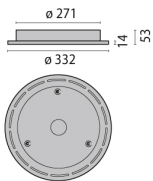

LECCE M LP/HP LED

Ceiling Lamp (Int.)

Product Data Sheet

• Country of Origin: EU

This product is available in the following versions:

Order no.	Illuminant	Description
50-8333661123310	LED 11W 230V Luminous Colour: 3000K, 1240 Nlm CRI: Ra>80, MacAdam: ≤3	, cover , beam angle: 2x47°, dimensions: , 3,5kg IP20, warranty: ,
50-8333661123410	LED 11W 230V Luminous Colour: 4000K, 1280 Nlm CRI: Ra>80, MacAdam: ≤3	, cover , beam angle: 2x47°, dimensions: , 3,5kg IP20, warranty: ,
50-8333691123310	LED 11W 230V Luminous Colour: 3000K, 1290 Nlm CRI: Ra>80, MacAdam: ≤3	, cover , beam angle: 2x56°, dimensions: , 3,5kg IP20, warranty: ,
50-8333691123410	LED 11W 230V Luminous Colour: 4000K, 1330 Nlm CRI: Ra>80, MacAdam: ≤3	, cover , beam angle: 2x56°, dimensions: , 3,5kg IP20, warranty: ,
50-8333661263310	LED 26W 230V Luminous Colour: 3000K, 2620 Nlm CRI: Ra>80, MacAdam: ≤3	, cover , beam angle: 2x47°, dimensions: , 3,5kg IP20, warranty: ,
50-8333661263410	LED 26W 230V Luminous Colour: 4000K, 2700 Nlm CRI: Ra>80, MacAdam: ≤3	, cover , beam angle: 2x47°, dimensions: , 3,5kg IP20, warranty: ,

50-8333691263310	LED 26W 230V Luminous Colour: 3000K, 2730 Nlm CRI: Ra>80, MacAdam: ≤3	, cover , beam angle: 2x56°, dimensions: , 3,5kg IP20, warranty: ,
50-8333691263410	LED 26W 230V Luminous Colour: 4000K, 2810 Nlm CRI: Ra>80, MacAdam: ≤3	, cover , beam angle: 2x56°, dimensions: , 3,5kg IP20, warranty: ,