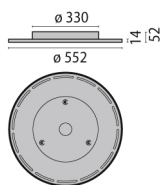

LECCE L LP/HP LED

Ceiling Lamp (Int.)

Product Data Sheet

• Country of Origin: EU

This product is available in the following versions:

Order no.	Illuminant	Description
50-8555661343310	LED 34W 230V Luminous Colour: 3000K, 3800 Nlm CRI: Ra>80, MacAdam: 3	, cover , beam angle: 2x47°, dimensions: , 5,4kg IP20, warranty: ,
50-8555661343410	LED 34W 230V Luminous Colour: 4000K, 3920 Nlm CRI: Ra>80, MacAdam: 3	, cover , beam angle: 2x47°, dimensions: , 5,4kg IP20, warranty: ,
50-8555691343310	LED 34W 230V Luminous Colour: 3000K, 3880 Nlm CRI: Ra>80, MacAdam: 3	, cover , beam angle: 2x57°, dimensions: , 5,4kg IP20, warranty: ,
50-8555691343410	LED 34W 230V Luminous Colour: 4000K, 4000 Nlm CRI: Ra>80, MacAdam: 3	, cover , beam angle: 2x57°, dimensions: , 5,4kg IP20, warranty: ,
50-8555661513310	LED 50W 230V Luminous Colour: 3000K, 5310 Nlm CRI: Ra>80, MacAdam: 3	, cover , beam angle: 2x47°, dimensions: , 5,4kg IP20, warranty: ,
50-8555661513410	LED 50W 230V Luminous Colour: 4000K, 5470 Nlm CRI: Ra>80, MacAdam: 3	, cover , beam angle: 2x47°, dimensions: , 5,4kg IP20, warranty: ,

50-8555691513310	LED 50W 230V Luminous Colour: 3000K, 5410 Nlm CRI: Ra>80, MacAdam: 3	, cover , beam angle: 2x57°, dimensions: , 5,4kg IP20, warranty: ,
50-8555691513410	LED 50W 230V Luminous Colour: 4000K, 5580 Nlm CRI: Ra>80, MacAdam: 3	, cover , beam angle: 2x57°, dimensions: , 5,4kg IP20, warranty: ,