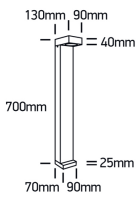

LATT LED

Bollard

Product Data Sheet

Project:

Pos.:

• Country of Origin: EU

This product is available in the following versions:

Order no.	Illuminant	Description
54-67508/AN/C	LED 6W 230V Luminous Colour: 4000K, 480 Nlm CRI: Ra>80,	, dimensions: IP65, warranty: ,
54-67508/AN/W	LED 6W 230V Luminous Colour: 3000K, 480 Nlm CRI: Ra>80,	, dimensions: IP65, warranty: ,