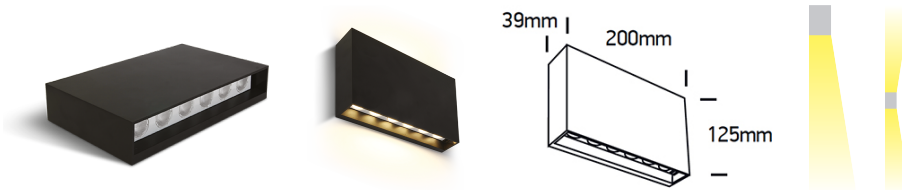

LAGANT D + D/I LED

Wall Lamp (with Protection)

Product Data Sheet

Project:

Pos.:

• Country of Origin: EU

This product is available in the following versions:

Order no.	Illuminant	Description
• 54-67472A/AN/W	LED 6W 230V Luminous Colour: 3000K, 500 Nlm CRI: Ra>80,	, dimensions: IP65, warranty: ,
• 54-67472/AN/W	LED 2x6W 230V Luminous Colour: 3000K, 2x500 Nlm CRI: Ra>80,	, dimensions: IP65, warranty: ,