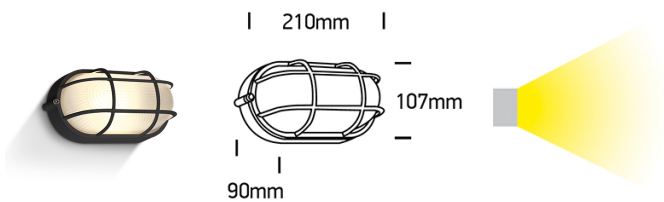

GITTI LED

Wall/Ceiling Lamp (with Protection)

Product Data Sheet

Project:

Pos.:

- Country of Origin: EU

This product is available in the following versions:

Order no.	Illuminant	Description
54-67444C/B/W	LED 10W 230V Luminous Colour: 3000K, 600 Nlm CRI: Ra>80,	, cover , dimensions: IP54, warranty: ,
54-67444C/W/W	LED 10W 230V Luminous Colour: 3000K, 600 Nlm CRI: Ra>80,	, cover , dimensions: IP54, warranty: ,