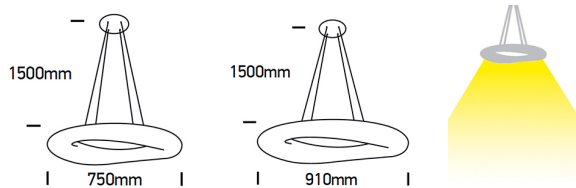

FURE M/L LED

Decorative Suspended Light

Product Data Sheet

Project:

Pos.:

- Country of Origin: EU

This product is available in the following versions:

Order no.	Illuminant	Description
54-63110C/W	LED 80W 230V Luminous Colour: 3000K, 6400 Nlm CRI: Ra>80,	, cover , dimensions: IP20, warranty: ,
54-63110D/W	LED 108W 230V Luminous Colour: 3000K, 8700 Nlm CRI: Ra>80,	, cover , dimensions: IP20, warranty: ,