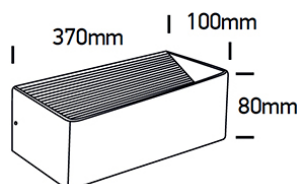

ELVIN S/M/L LED

Wall Lamp (Int.)

Product Data Sheet

Project:

Pos.:

• Country of Origin: EU

This product is available in the following versions:

Order no.	Illuminant	Description
54-67466A/B/W	LED 6W 230V Luminous Colour: 3000K, 400 Nlm CRI: Ra>80,	, dimensions: IP20, warranty: ,
54-67466A/W/W	LED 6W 230V Luminous Colour: 3000K, 400 Nlm CRI: Ra>80,	, dimensions: IP20, warranty: ,
54-67466B/B/W	LED 6W 230V Luminous Colour: 3000K, 400 Nlm CRI: Ra>80,	, dimensions: IP20, warranty: ,
54-67466B/W/W	LED 6W 230V Luminous Colour: 3000K, 400 Nlm CRI: Ra>80,	, dimensions: IP20, warranty: ,

54-67466C/B/W

LED 12W 230V
Luminous Colour: 3000K, 800 Nlm
CRI: Ra>80,

,
dimensions:
IP20, warranty: ,

54-67466C/W/W

LED 12W 230V
Luminous Colour: 3000K, 800 Nlm
CRI: Ra>80,

,
dimensions:
IP20, warranty: ,