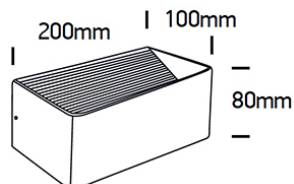

ELVIN S/M/L LED

Wall Lamp (Int.)

Product Data Sheet

Project:

Pos.:

• Country of Origin: EU

This product is available in the following versions:

Order no.	Illuminant	Description
54-67466A/B/W	LED 6W 230V Luminous Colour: 3000K, 400 Nlm CRI: Ra>80,	, dimensions: IP20, warranty: ,
54-67466A/W/W	LED 6W 230V Luminous Colour: 3000K, 400 Nlm CRI: Ra>80,	, dimensions: IP20, warranty: ,
54-67466B/B/W	LED 6W 230V Luminous Colour: 3000K, 400 Nlm CRI: Ra>80,	, dimensions: IP20, warranty: ,
54-67466B/W/W	LED 6W 230V Luminous Colour: 3000K, 400 Nlm CRI: Ra>80,	, dimensions: IP20, warranty: ,

54-67466C/B/W

LED 12W 230V
Luminous Colour: 3000K, 800 Nlm
CRI: Ra>80,

,
dimensions:
IP20, warranty: ,

54-67466C/W/W

LED 12W 230V
Luminous Colour: 3000K, 800 Nlm
CRI: Ra>80,

,
dimensions:
IP20, warranty: ,