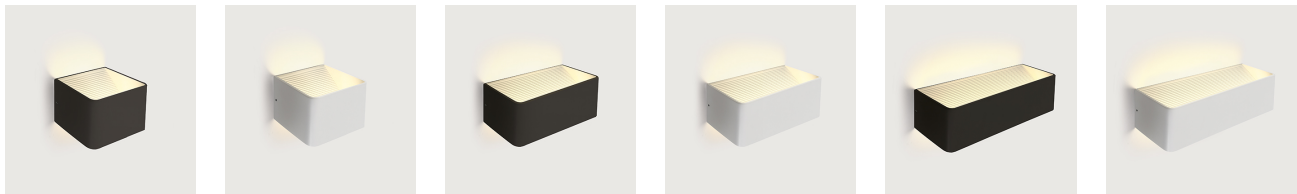

ELVIN S/M/L LED

Wall Lamp (Int.)

Product Data Sheet

Project:

Pos.:

• Country of Origin: EU

This product is available in the following versions:

Order no.	Illuminant	Description
54-67466A/B/W	LED 6W 230V Luminous Colour: 3000K, 400 Nlm CRI: Ra>80,	, dimensions: IP20, warranty: ,
54-67466A/W/W	LED 6W 230V Luminous Colour: 3000K, 400 Nlm CRI: Ra>80,	, dimensions: IP20, warranty: ,
54-67466B/B/W	LED 6W 230V Luminous Colour: 3000K, 400 Nlm CRI: Ra>80,	, dimensions: IP20, warranty: ,
54-67466B/W/W	LED 6W 230V Luminous Colour: 3000K, 400 Nlm CRI: Ra>80,	, dimensions: IP20, warranty: ,

54-67466C/B/W

LED 12W 230V
Luminous Colour: 3000K, 800 Nlm
CRI: Ra>80,

,
dimensions:
IP20, warranty: ,

54-67466C/W/W

LED 12W 230V
Luminous Colour: 3000K, 800 Nlm
CRI: Ra>80,

,
dimensions:
IP20, warranty: ,