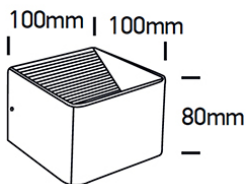

ELVIN S/M/L LED

Wall Lamp (Int.)

Product Data Sheet

Project:

Pos.:

• Country of Origin: EU

This product is available in the following versions:

Order no.	Illuminant	Description
54-67466A/B/W	LED 6W 230V Luminous Colour: 3000K, 400 Nlm CRI: Ra>80,	, dimensions: IP20, warranty: ,
54-67466A/W/W	LED 6W 230V Luminous Colour: 3000K, 400 Nlm CRI: Ra>80,	, dimensions: IP20, warranty: ,
54-67466B/B/W	LED 6W 230V Luminous Colour: 3000K, 400 Nlm CRI: Ra>80,	, dimensions: IP20, warranty: ,
54-67466B/W/W	LED 6W 230V Luminous Colour: 3000K, 400 Nlm CRI: Ra>80,	, dimensions: IP20, warranty: ,

54-67466C/B/W

LED 12W 230V
Luminous Colour: 3000K, 800 Nlm
CRI: Ra>80,

,
dimensions:
IP20, warranty: ,

54-67466C/W/W

LED 12W 230V
Luminous Colour: 3000K, 800 Nlm
CRI: Ra>80,

,
dimensions:
IP20, warranty: ,