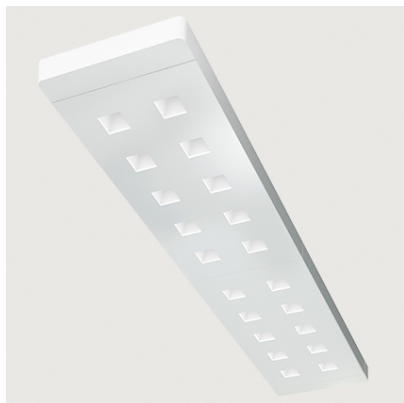

DIMPLES LONG D/I LED

Office Suspended Light

Product Data Sheet

Project:

Pos.:

- Frosted ABS body-diffuser with anodized aluminum base
- Direct: Satin ABS reflectors with primary PC frosted diffuser, UGR<19
- Indirect: Cover made of polycarbonate opal
- Emission at length 1195mm (direct 35W, indirect 17W), 1745mm (direct 52W, indirect 18W)
- Integrated driver
- CRI>80, Mac Adam 3
- Colour temperature: warm white 3000K, cool white 4000K
- Colour: signal white (RAL 9003)
- Option: Wiring DALI dimmable, emergency kit 1h
- Country of Origin: EU

Note: This product requires additional accessory parts.

Suspension set

Power feed

This product is available in the following versions:

Order no.	Illuminant	Description
66-48DI52L3LB	LED 52W 230V Luminous Colour: 3000K, 4960 Nlm CRI: Ra>80, MacAdam: 3	white, cover satine, beam angle: direct / indirect, dimensions: 1195 x 250mm, H= 38mm IP40, warranty: 5 years, incl. driver
66-48DI52L4LB	LED 52W 230V Luminous Colour: 4000K, 5220 Nlm CRI: Ra>80, MacAdam: 3	white, cover satine, beam angle: direct / indirect, dimensions: 1195 x 250mm, H= 38mm IP40, warranty: 5 years, incl. driver
66-48DI70L3LB	LED 70W 230V Luminous Colour: 3000K, 6850 Nlm CRI: Ra>80, MacAdam: 3	white, cover satine, beam angle: direct / indirect, dimensions: 1745 x 250mm, H= 38mm IP40, warranty: 5 years, incl. driver
66-48DI70L4LB	LED 70W 230V Luminous Colour: 4000K, 7200 Nlm CRI: Ra>80, MacAdam: 3	white, cover satine, beam angle: direct / indirect, dimensions: 1745 x 250mm, H= 38mm IP40, warranty: 5 years, incl. driver

Accessories for this product:

Order no.	Name	Category/Type	Description
66-48AA13	Suspension set (4 pcs.)	L= 1500mm	chrome
66-48AA1330	Suspension set (4 pcs.)	L= 1500mm	chrome
66-48AA165PB	Power feed incl. cable 5-poles transparent and canopy	L= 2000mm	white
66-48AA16B	Power feed incl. cable 3-poles transparent and canopy	L= 2000mm	white