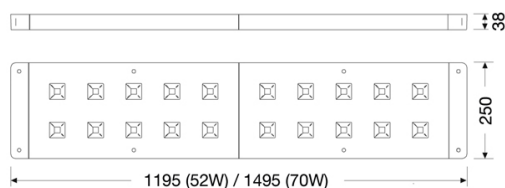

DIMPLES LONG D/I LED

Office Suspended Light

Product Data Sheet

Project:

Pos.:

- Frosted ABS body-diffuser with anodized aluminum base
- Direct: Satin ABS reflectors with primary PC frosted diffuser, UGR<19
- Indirect: Cover made of polycarbonate opal
- Emission at length 1195mm (direct 35W, indirect 17W), 1745mm (direct 52W, indirect 18W)
- Integrated driver
- CRI>80, Mac Adam 3
- Colour temperature: warm white 3000K, cool white 4000K
- Colour: signal white (RAL 9003)
- Option: Wiring DALI dimmable, emergency kit 1h
- Country of Origin: EU

Note: This product requires additional accessory parts.

Suspension set

Power feed

This product is available in the following versions:

Order no.	Illuminant	Description
66-48DI52L3LB	LED 52W 230V Luminous Colour: 3000K, 4960 Nlm CRI: Ra>80, MacAdam: 3	white, cover satine, beam angle: direct / indirect, dimensions: 1195 x 250mm, H= 38mm IP40, warranty: 5 years, incl. driver
66-48DI52L4LB	LED 52W 230V Luminous Colour: 4000K, 5220 Nlm CRI: Ra>80, MacAdam: 3	white, cover satine, beam angle: direct / indirect, dimensions: 1195 x 250mm, H= 38mm IP40, warranty: 5 years, incl. driver
66-48DI70L3LB	LED 70W 230V Luminous Colour: 3000K, 6850 Nlm CRI: Ra>80, MacAdam: 3	white, cover satine, beam angle: direct / indirect, dimensions: 1745 x 250mm, H= 38mm IP40, warranty: 5 years, incl. driver
66-48DI70L4LB	LED 70W 230V Luminous Colour: 4000K, 7200 Nlm CRI: Ra>80, MacAdam: 3	white, cover satine, beam angle: direct / indirect, dimensions: 1745 x 250mm, H= 38mm IP40, warranty: 5 years, incl. driver

Accessories for this product:

Order no.	Name	Category/Type	Description
66-48AA13	Suspension set (4 pcs.)	L= 1500mm	chrome
66-48AA1330	Suspension set (4 pcs.)	L= 1500mm	chrome
66-48AA165PB	Power feed incl. cable 5-poles transparent and canopy	L= 2000mm	white
66-48AA16B	Power feed incl. cable 3-poles transparent and canopy	L= 2000mm	white