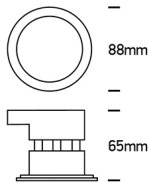

CCT LED

Recessed Spot

Product Data Sheet

Project:

Pos.:

• Country of Origin: EU

This product is available in the following versions:

Order no.	Illuminant	Description
• 54-10107DFV/W	LED 7W 230V Luminous Colour: 2700K-3000K-4000K, 500 Nlm CRI: Ra>80,	, beam angle: 60°, dimensions: IP65, warranty: ,
• 54-050178/B	Ring zu CCT LED	,
• 54-050178/C	Ring zu CCT LED	,