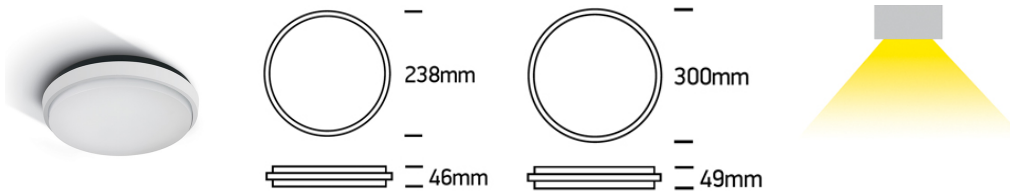

BRAS M/L LED

Wall/Ceiling Lamp (with Protection)

Product Data Sheet

Project:

Pos.:

• Country of Origin: EU

This product is available in the following versions:

Order no.	Illuminant	Description
• 54-67362/AN/W	LED 20W 230V Luminous Colour: 3000K, 1600 Nlm CRI: Ra>80,	, cover , dimensions: , 1.02kg IP54, warranty: ,
• 54-67362/W/W	LED 20W 230V Luminous Colour: 3000K, 1600 Nlm CRI: Ra>80,	, cover , dimensions: , 1.02kg IP54, warranty: ,
• 54-67363/AN/W	LED 30W 230V Luminous Colour: 3000K, 2500 Nlm CRI: Ra>80,	, cover , dimensions: , 1.50kg IP54, warranty: ,
• 54-67363/W/W	LED 30W 230V Luminous Colour: 3000K, 2500 Nlm CRI: Ra>80,	, cover , dimensions: , 1.50kg IP54, warranty: ,