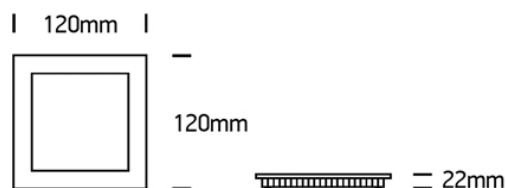

#### Product Data Sheet

Project:

Pos.:

• Country of Origin: EU

This product is available in the following versions:

Order no.	Illuminant	Description
• 54-50108FA/W/C	LED 8W 230V Luminous Colour: 4000K, 560 Nlm CRI: Ra>80,	, cover , beam angle: 120°, dimensions: IP40, warranty: ,
• 54-50108FA/W/W	LED 8W 230V Luminous Colour: 3000K, 480 Nlm CRI: Ra>80,	, cover , beam angle: 120°, dimensions: IP40, warranty: ,