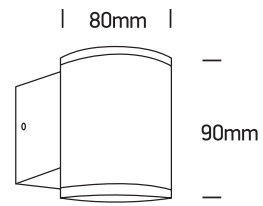

# INSTALLATION MANUAL

67400A

100-240V | MR16 | GU10 | 35W | IP54 | Die cast