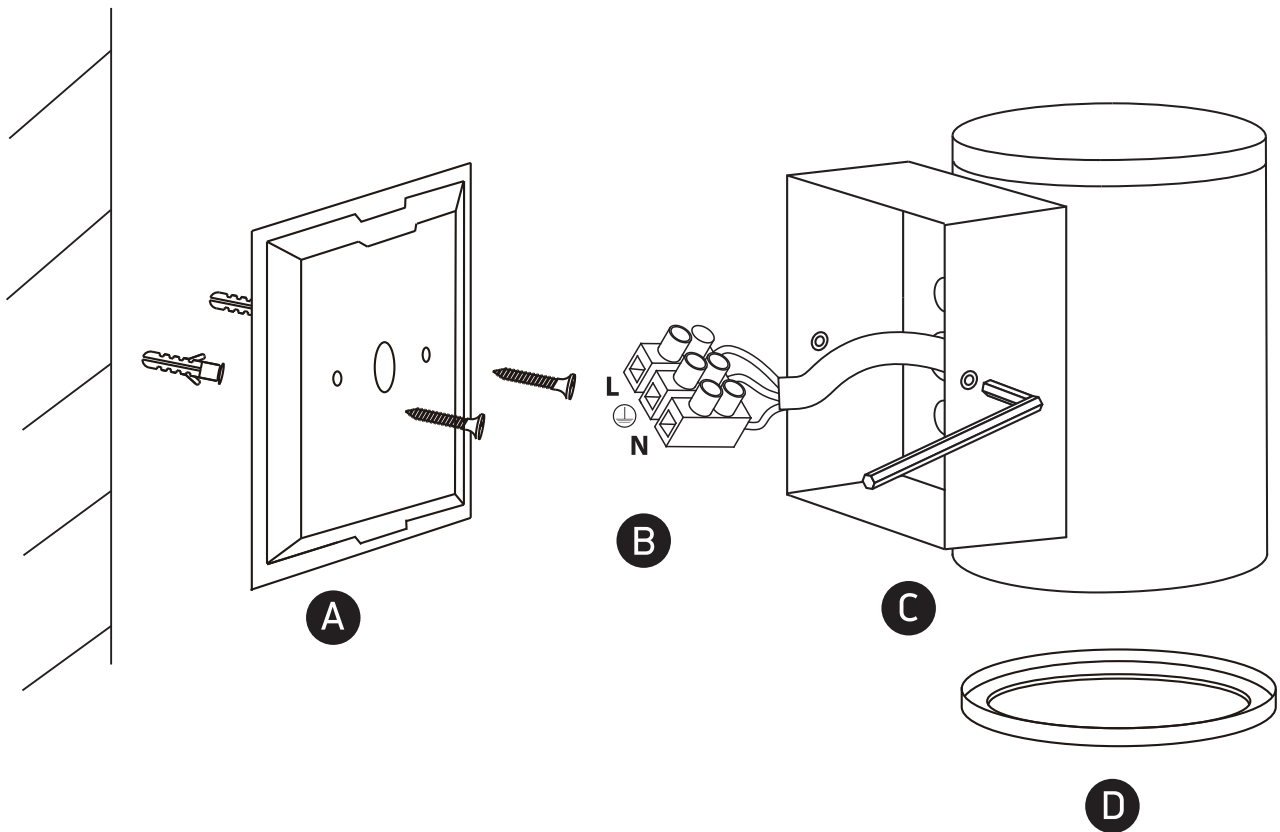

# INSTALLATION MANUAL

67400A

100-240V | MR16 | GU10 | 35W | IP54 | Die cast