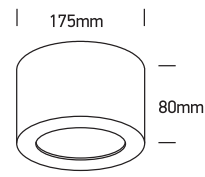

one
LIGHT

230V | SMD 2835 | 16W | IP20 | Die cast

Complete with driver.

80
CRI