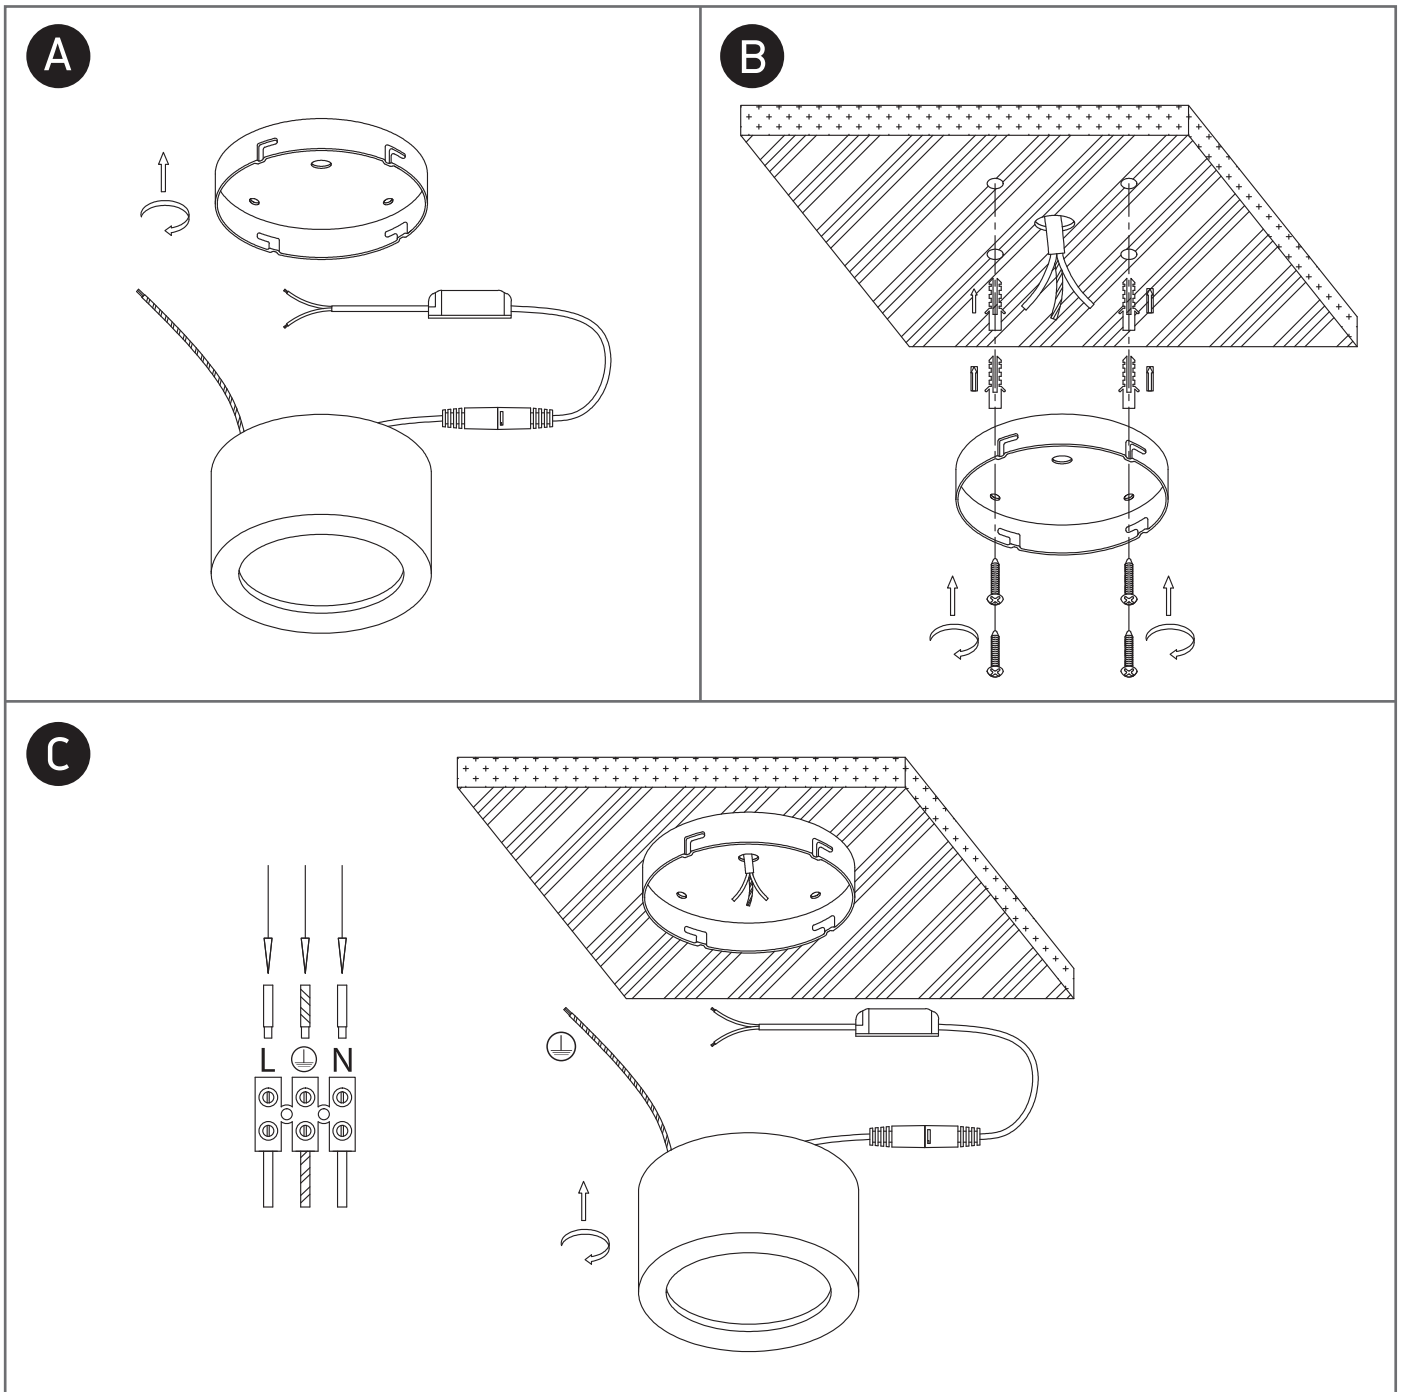

Complete with driver.

80
CRI

Warnings:

1. Make sure that the product is installed properly before connecting to electricity.
2. Do not cover the fitting.
3. Maintenance and installation should only be carried out by a professional electrician.

INSTALLATION MANUAL

12116FD

ecolight

DARK LIGHT

one
LIGHT

230V | SMD 2835 | 16W | IP20 | Die cast

Complete with driver.

80
CRI