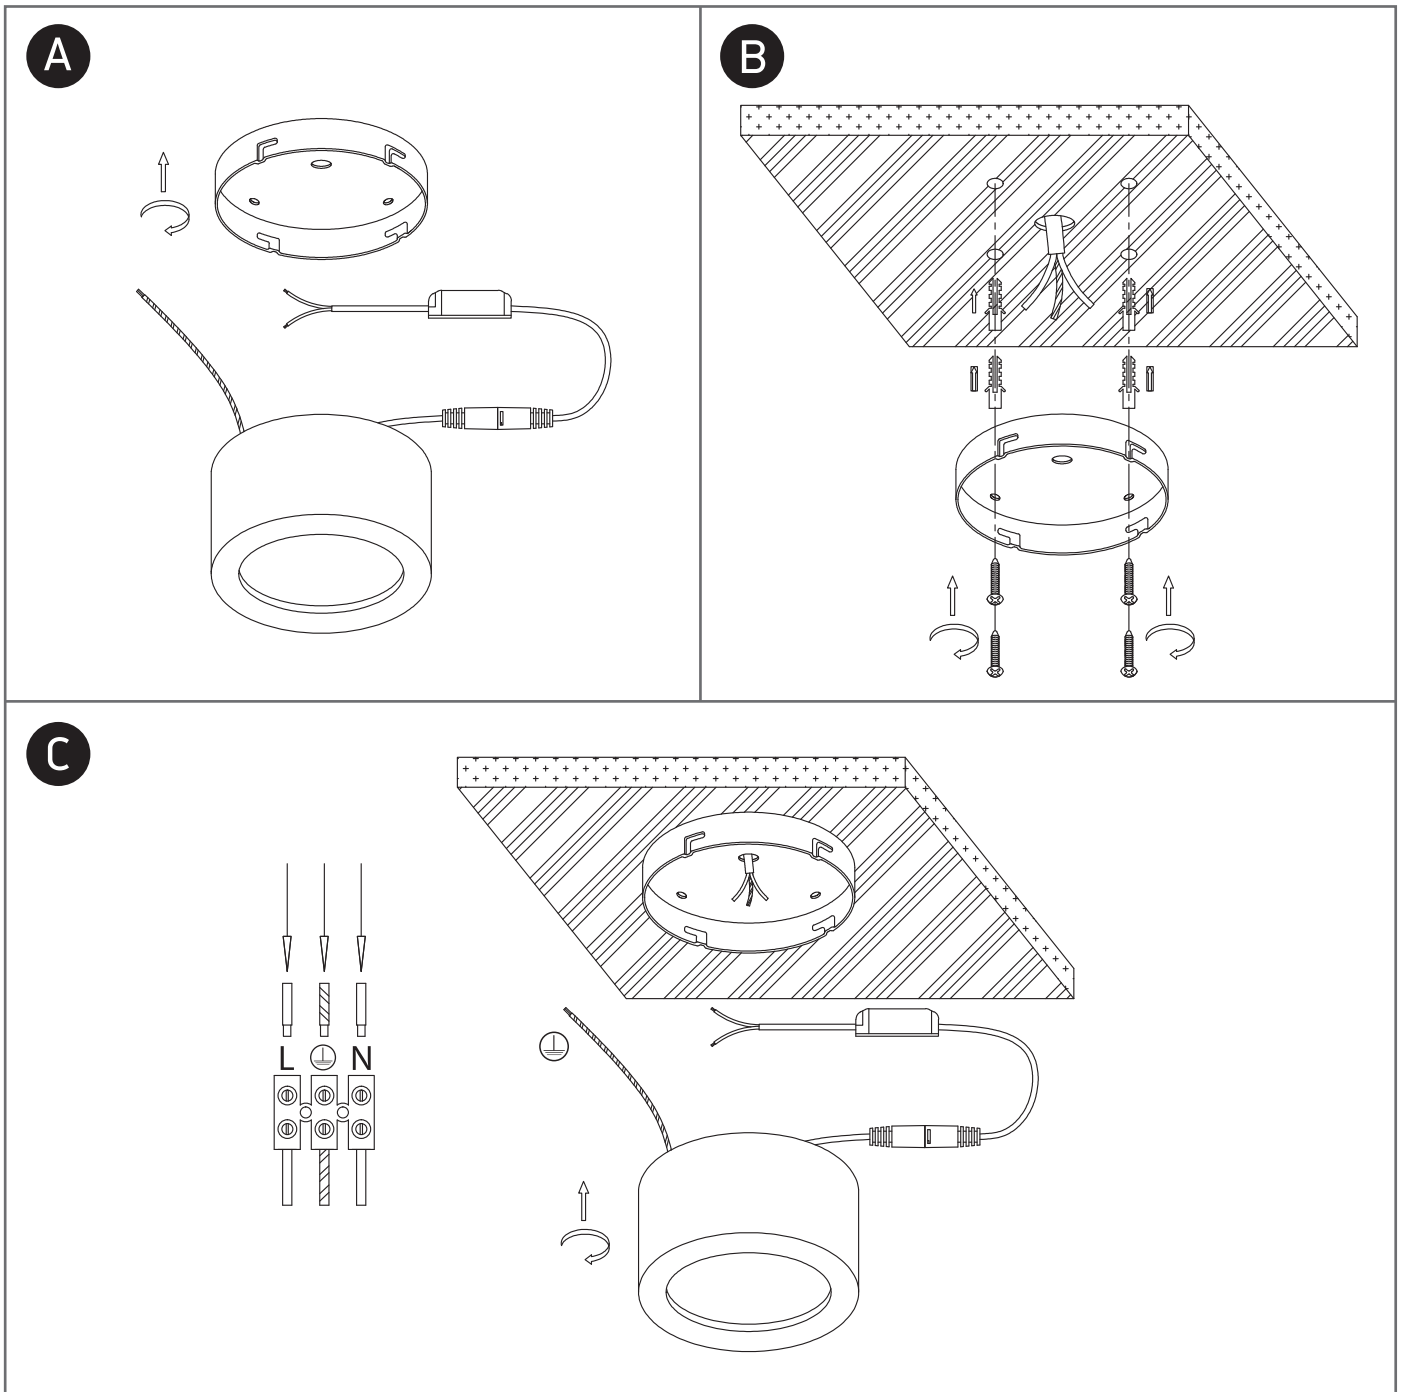

INSTALLATION MANUAL

12108FD

ecolight

DARK LIGHT

107mm

64mm

one
LIGHT

230V | SMD 2835 | 8W | IP20 | Die cast

Complete with driver.

80
CRI

Warnings:

1. Make sure that the product is installed properly before connecting to electricity.
2. Do not cover the fitting.
3. Maintenance and installation should only be carried out by a professional electrician.

INSTALLATION MANUAL

12116FD

ecolight

DARK LIGHT

one
LIGHT

230V | SMD 2835 | 16W | IP20 | Die cast

Complete with driver.

80
CRI