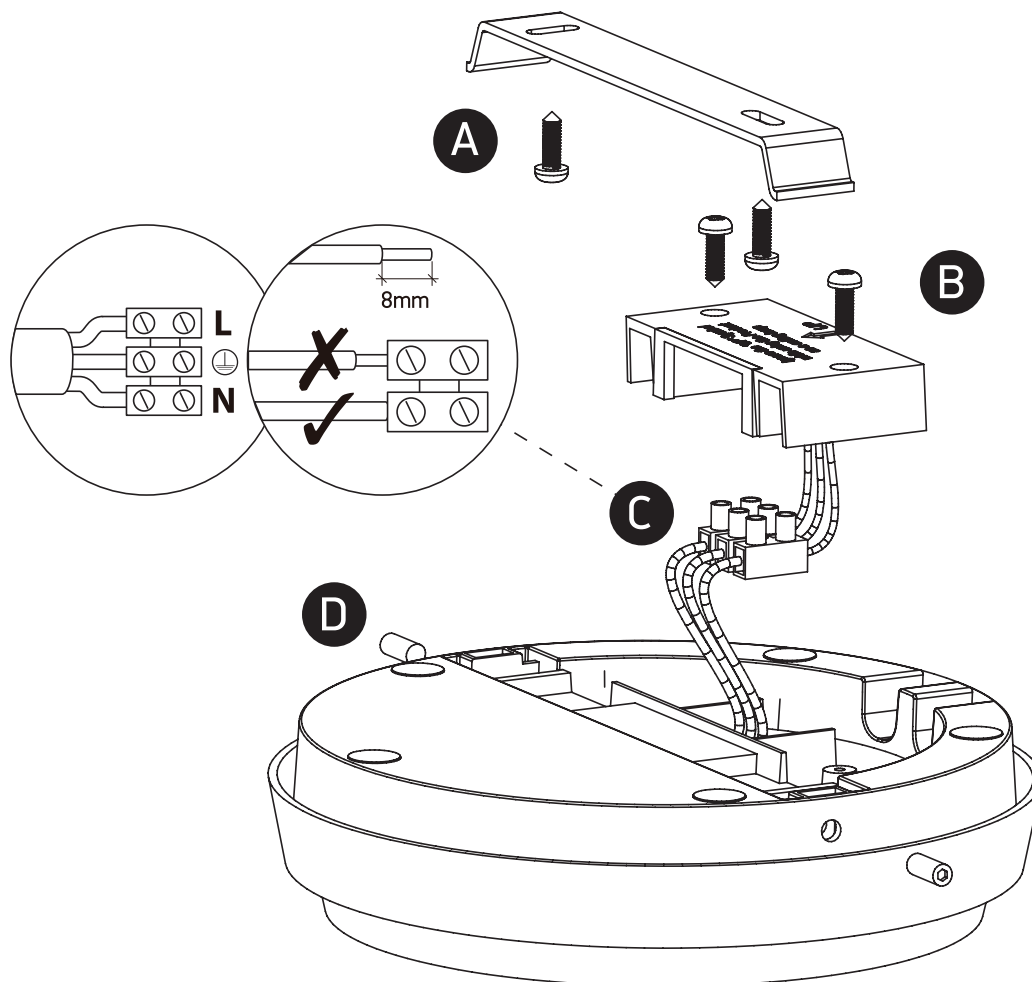

# INSTALLATION MANUAL

67362, 67363

**ecolight**

Complete with driver

**67362:** 230V | 20W | IP54 | Die cast

238mm

46mm

**67363:** 100-240V | 30W | IP54 | Die cast

300mm

49mm