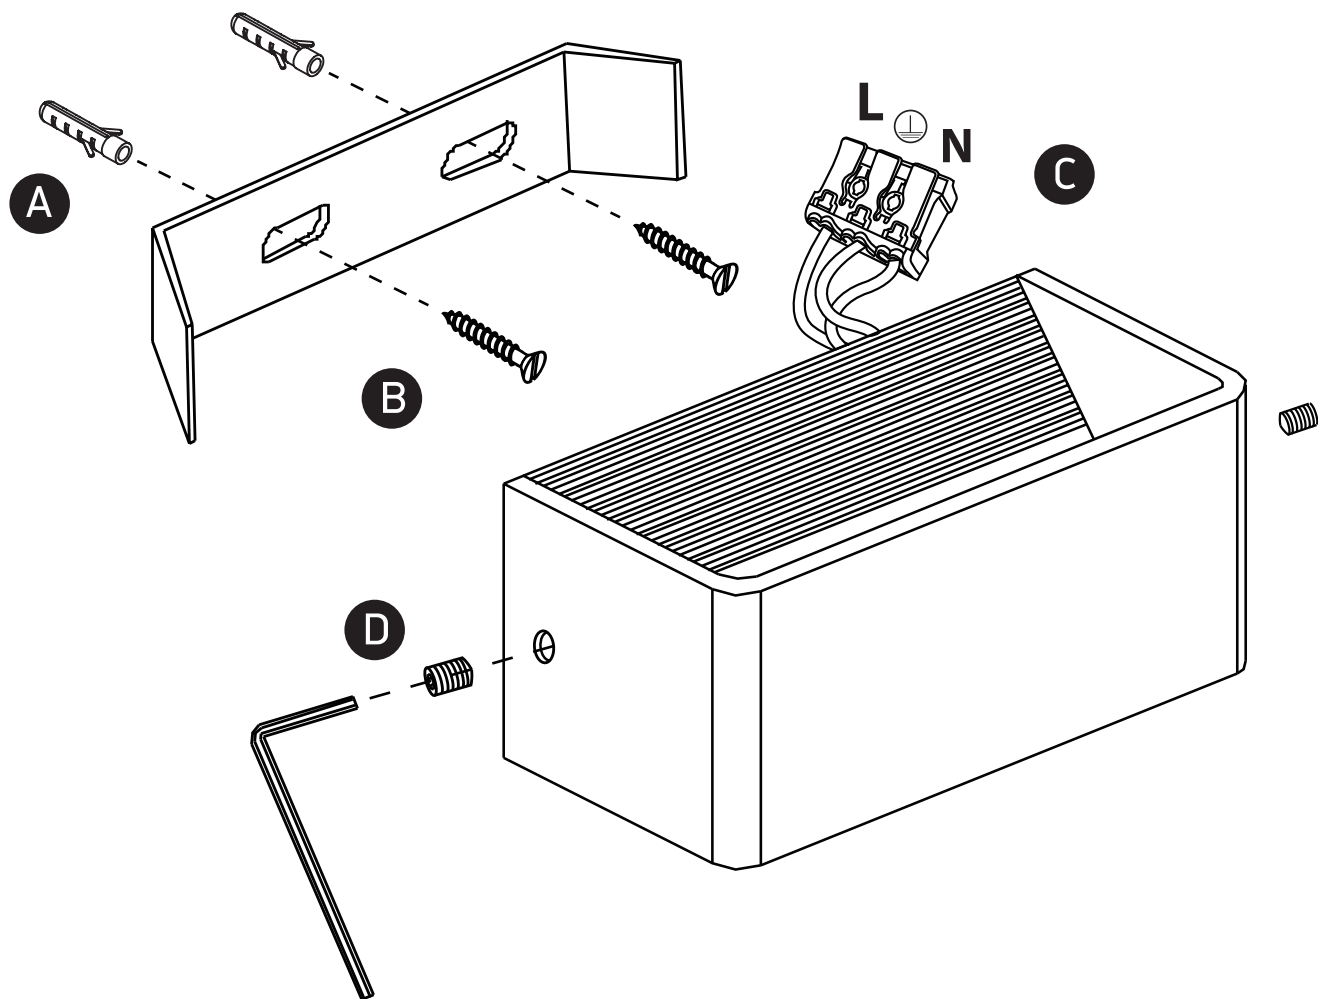

INSTALLATION MANUAL

67466B

ecolight

230V | SMD 2835 | 6W | IP20 | Aluminium

Complete with 300mA driver.

80
CRI

Warnings:

1. Make sure that the product is installed properly before connecting to electricity.
2. Do not cover the fitting.
3. Maintenance and installation should only be carried out by a professional electrician.