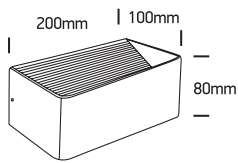

INSTALLATION MANUAL

67466B

ecolight

230V | SMD 2835 | 6W | IP20 | Aluminium

Complete with 300mA driver.

80
CRI

Warnings:

1. Make sure that the product is installed properly before connecting to electricity.
2. Do not cover the fitting.
3. Maintenance and installation should only be carried out by a professional electrician.