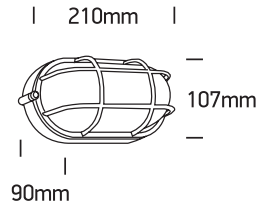

INSTALLATION MANUAL

67444C

ecolight

230V | SMD 2835 | 10W | IP54 | Die cast

AC LED.

80
CRI

Warnings:

1. Make sure that the product is installed properly before connecting to electricity.
2. Do not cover the fitting.
3. Maintenance and installation should only be carried out by a professional electrician.