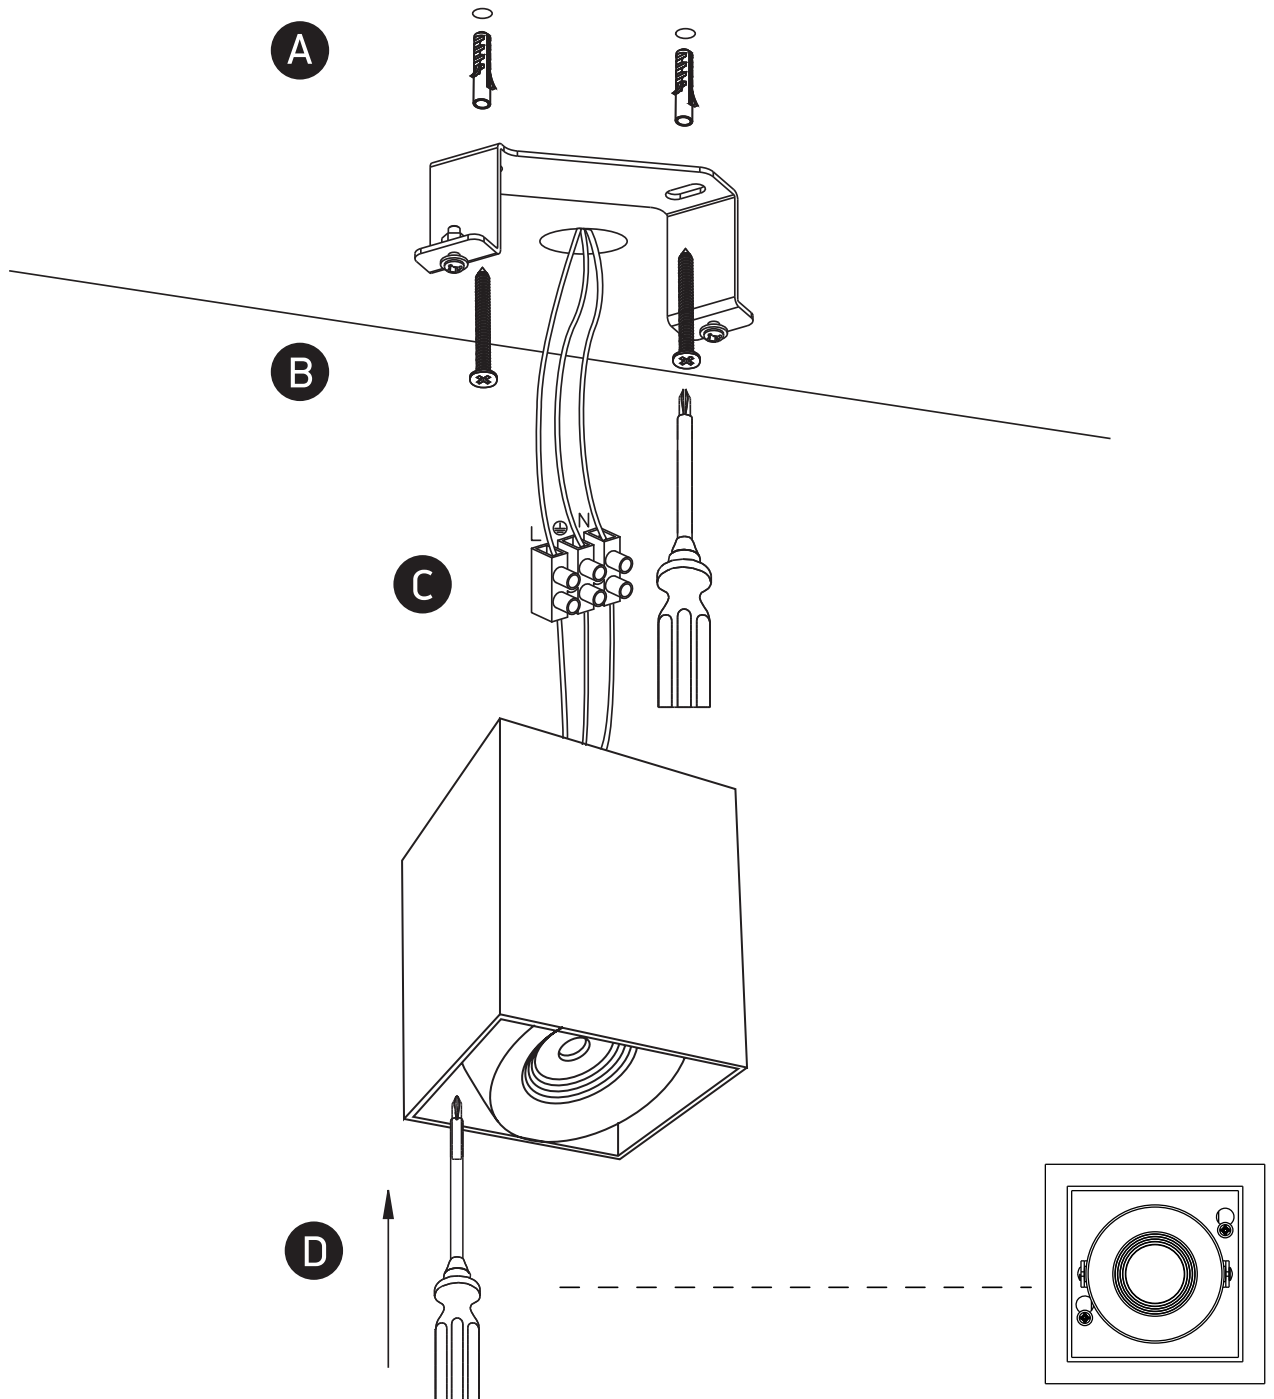

INSTALLATION MANUAL

12108XA

ecolight

80mm | 80mm

100mm

230V | COB LED | 8W | IP20 | Aluminium | Adjustable

Complete with 350mA driver.

90
CRI

one
LIGHT

Warnings:

1. Make sure that the product is installed properly before connecting to electricity.
2. Do not cover the fitting.
3. Maintenance and installation should only be carried out by a professional electrician.